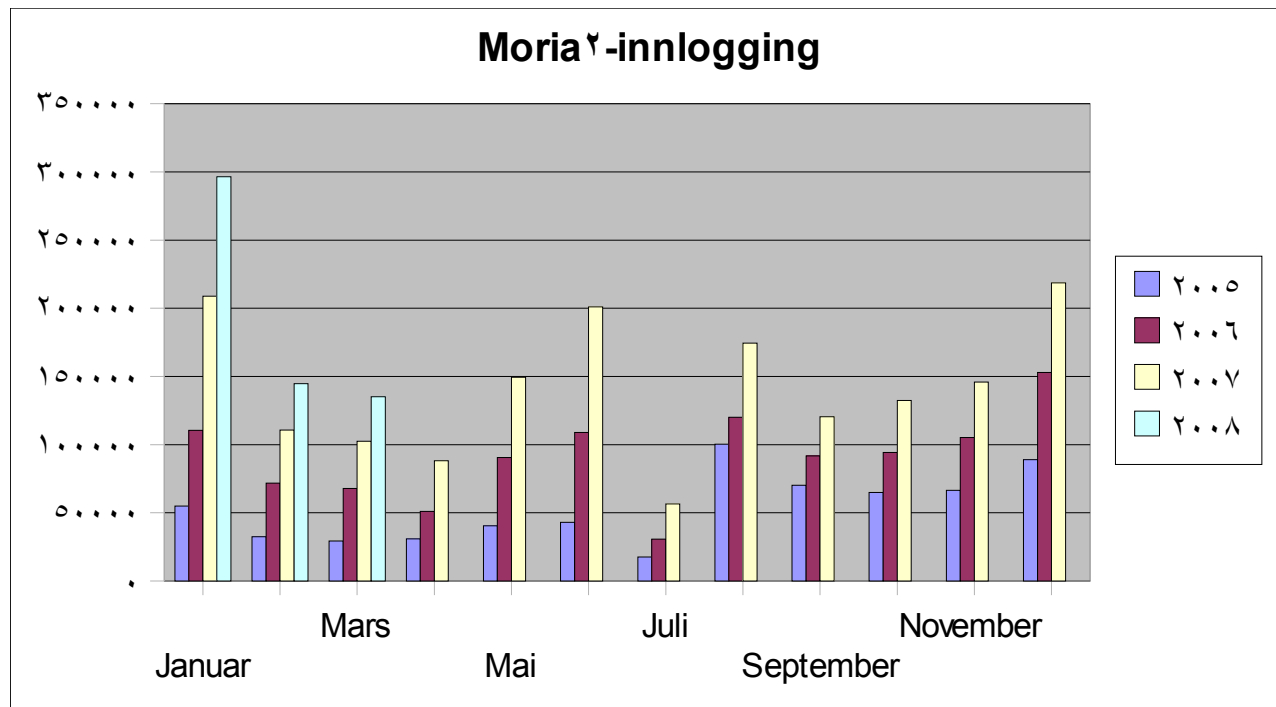

# Feide is operational and growing

- All Norwegian universities participate
- Most colleges (80% of users)
- Rapid rollout in secondary schools (20% of users)
- Today a total of 205 000 users
- Around 50 services available for users
- 1,7 million logins in 2007
- Federation based on SAML2.0
  - ◆ Vendor independent solution for SP
  - ◆ Migration takes time
- simpleSAMLphp is growing in importance

# Logins each month (phasing out Moria2)