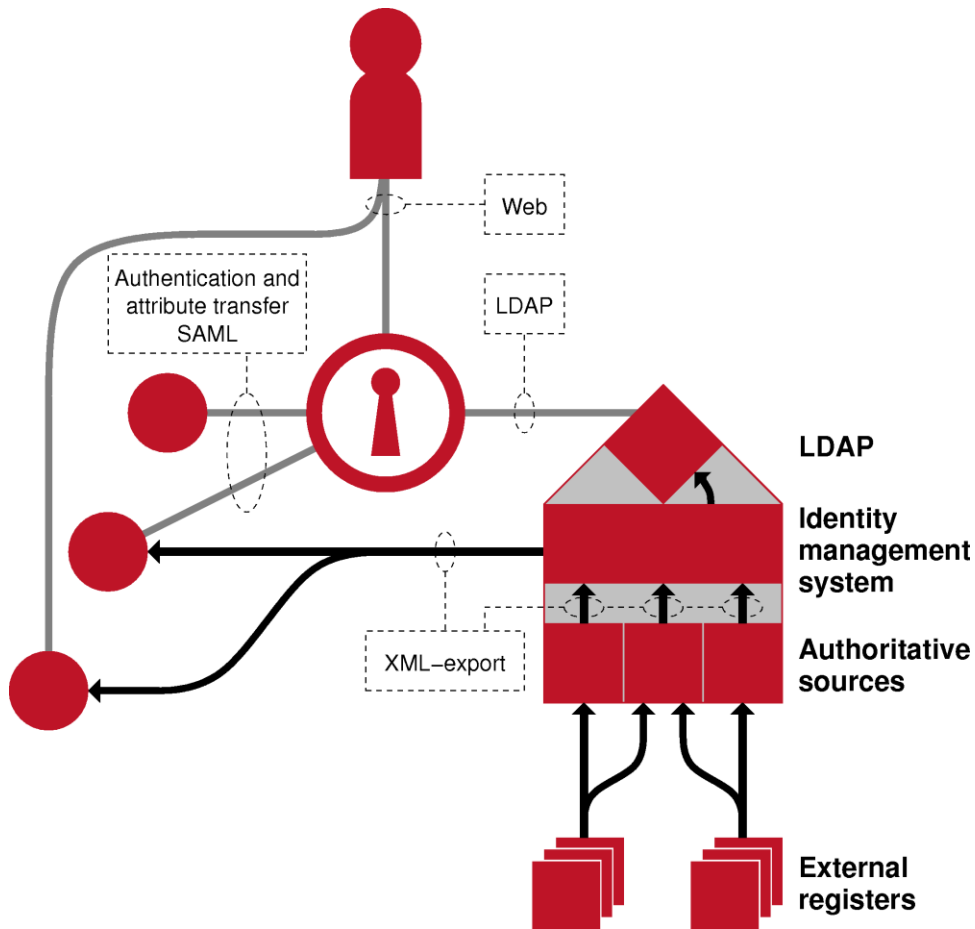

Feide interfaces